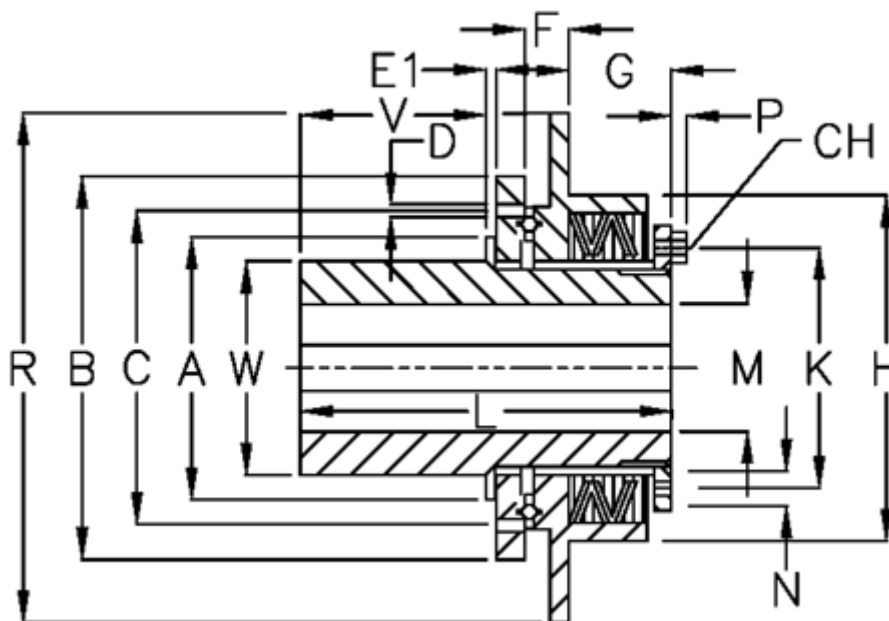

Article number: 46962021

Description: Synchron mini F 20 S

## Measures

A	= 36	F	= 6.0	R	= 80
B	= 55	G	= 22.0	V	= 41.0
C	= 46	H	= 53	W	= 30
CH	= 7	K	= 38		
D	= 6xM5	L	= 84.0		
Disc spring mounting	= 5x1S	M max	= 20		
Disc spring version	= S - light	M min	= 7		
E1	= 5.0	N	= $\varnothing 3$		